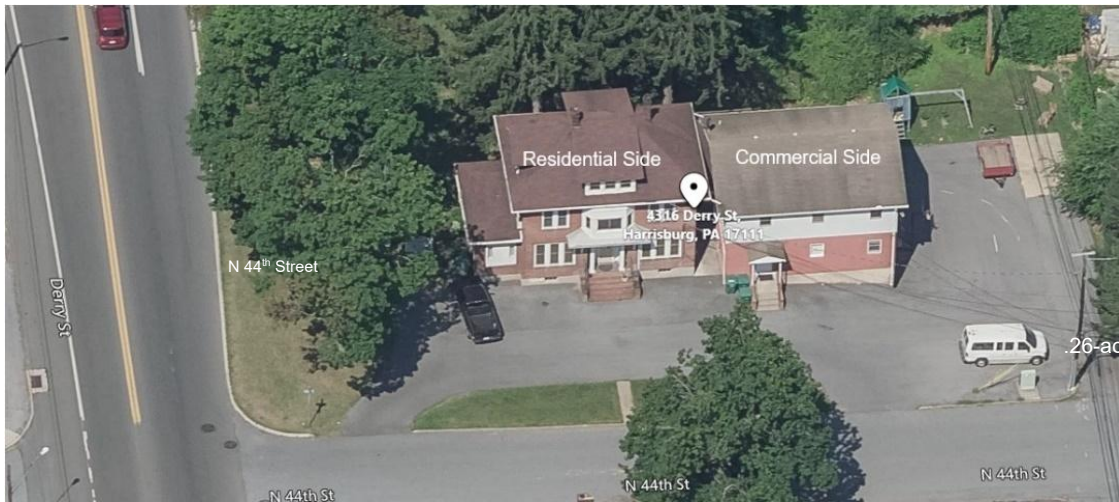

RESIDENCE - OFFICE - RETAIL

4316 Derry Street Swatara Township, Dauphin County Harrisburg, PA 17111

- Excellent Office and/or Retail Location
- Strong Demographics
- High Visibility
- Located in front of East Park Shopping Center
- Traffic Signal Controls at both I-83 Ramps
- Parking Lot Accessible from 44th Street
- Derry Street Traffic Volume 12,000 vehicles per day