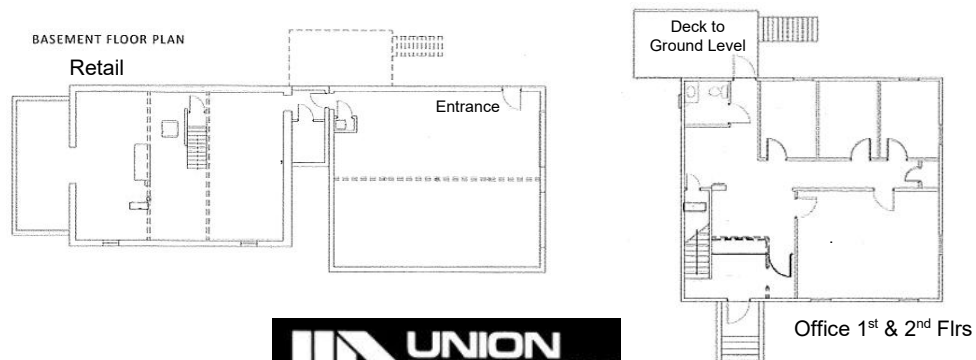

RESIDENCE - OFFICE - RETAIL

4316 Derry Street Swatara Township, Dauphin County Harrisburg, PA 17111

- Excellent Office and/or Retail Location
- Strong Demographics
- High Visibility
- Located in front of East Park Shopping Center
- Traffic Signal Controls at both I-83 Ramps
- Parking Lot Accessible from 44th Street
- Derry Street Traffic Volume 12,000 vehicles per day